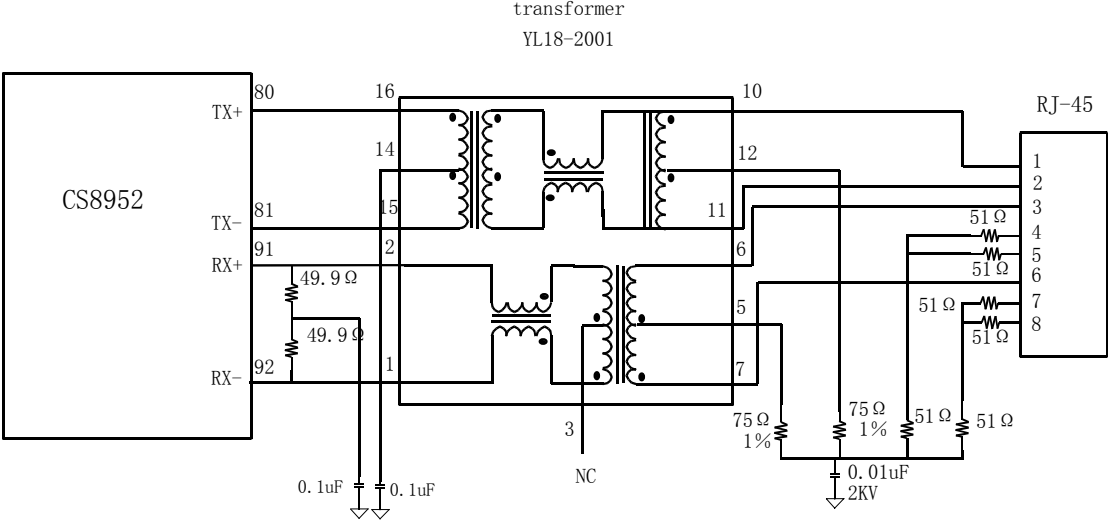

Recommended Connection of Twisted-Pair Ports (Network Interface Card)

Note: Transformer YL18-2001 是裕泰电子公司的,
 Tel:86-574-63620701, 013819804828
 nico_yu@yeah.net